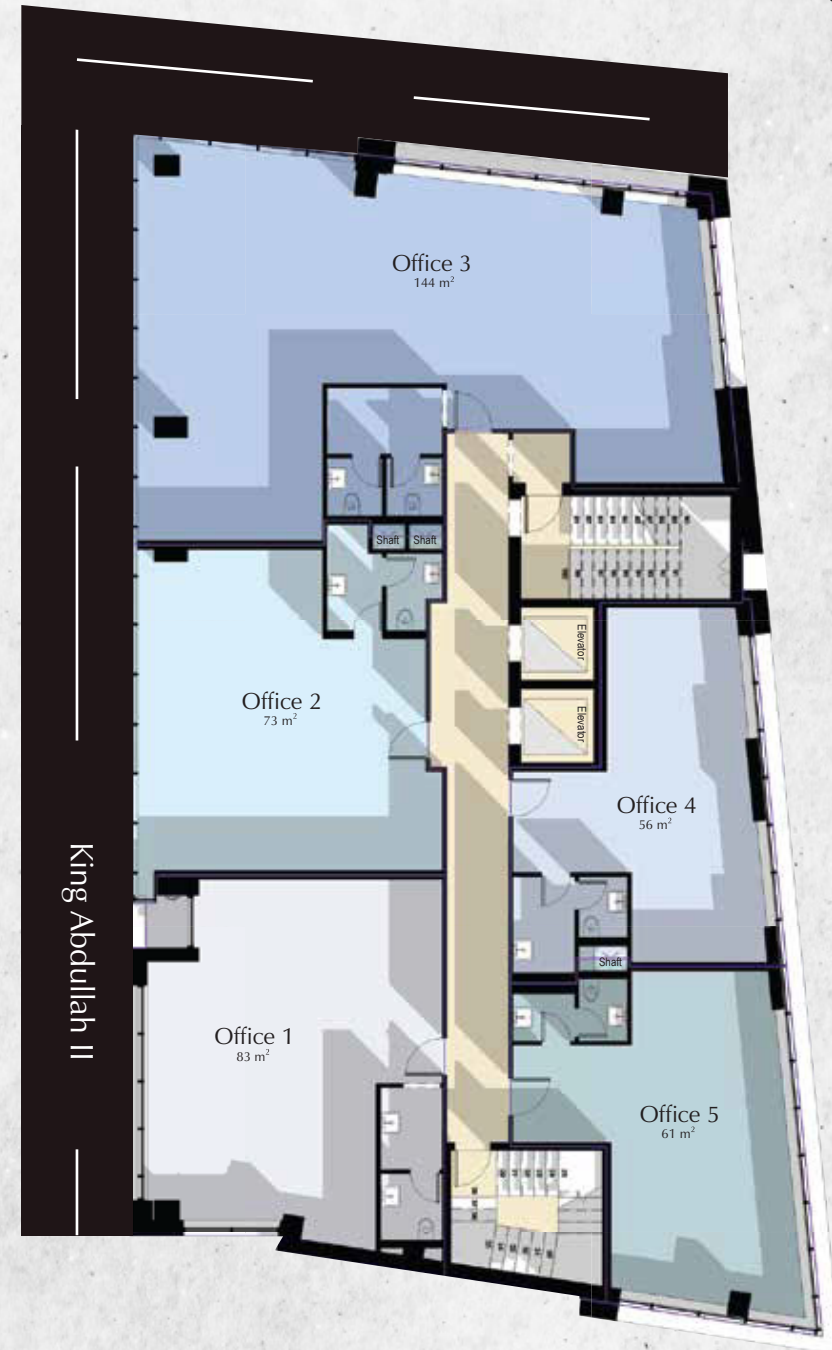

- Queen Rania Street
- Mecca Street
- Wasfi Al Tal Street
- Airport Road
- Zahran Street

Interior Features

- Pre insulated glass facade curtain wall including push windows.
- Pre insulated air conditioning and heating units.
- Panoramic view for King Abdullah 2nd street.
- Very high design sufficient "open Floor without columns".
- Porcelain floorings (60*60)cm "made in Spain".
- Ceramic walls "made in Spain".
- Wall hung Duravit Bathroom sets "France".
- Grohe hidden flush set "made in Germany".
- Maple wood doors.
- Full painted walls.
- Electricity board and fixtures - le Grand made in France.

BASEMENT 1

FLOOR PLAN

AL-SAUDI

SINCE 1985

Real Estate Development Co.

*Entire basement No.1 sold

Ground Floor

FLOOR PLAN

AL-SAUDI

SINCE 1985

Real Estate Development Co.

Typical Floor 1st - 6th FLOOR PLAN

SINCE 1985

AL-SAUDI

Real Estate Development Co.

Our Special Clients