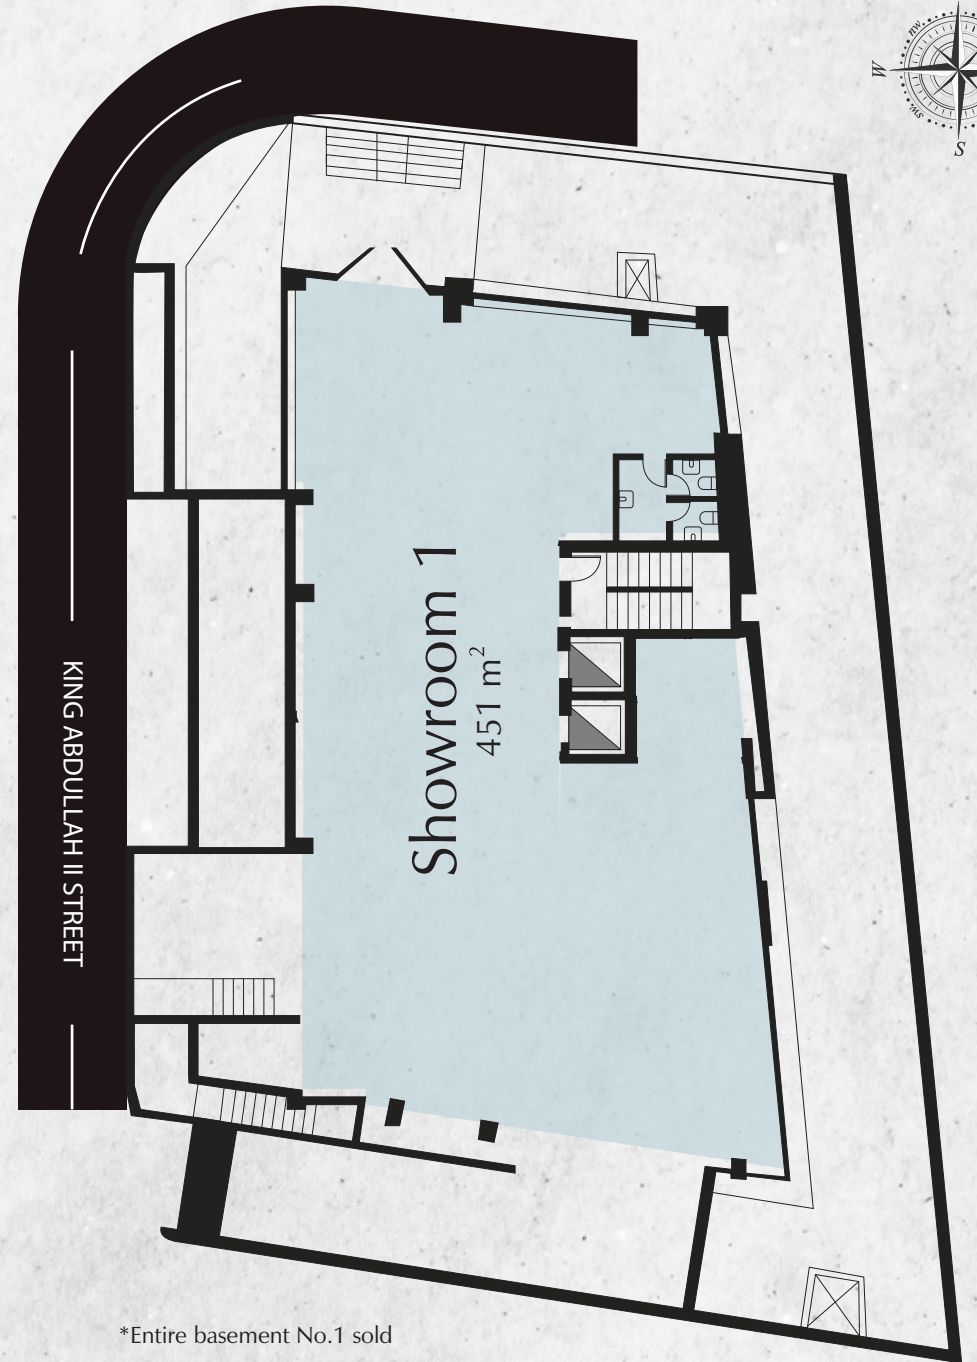

- Queen Rania Street
- Mecca Street
- Wasfi Al Tal Street
- Airport Road
- Zahran Street

Interior Features

- Pre insulated glass facade curtain wall including push windows.
- Pre insulated air conditioning and heating units.
- Panoramic view for King Abdullah 2nd street.
- Very high design sufficient "open Floor without columns".
- Porcelain floorings (60*60)cm "made in Spain".
- Ceramic walls "made in Spain".
- Wall hung Duravit Bathroom sets "France".
- Grohe hidden flush set "made in Germany".
- Maple wood doors.
- Full painted walls.
- Electricity board and fixtures - le Grand made in France.

BASEMENT 1

FLOOR PLAN

AL-SAUDI

SINCE 1985

Real Estate Development Co.

*Entire basement No.1 sold

Ground Floor

FLOOR PLAN